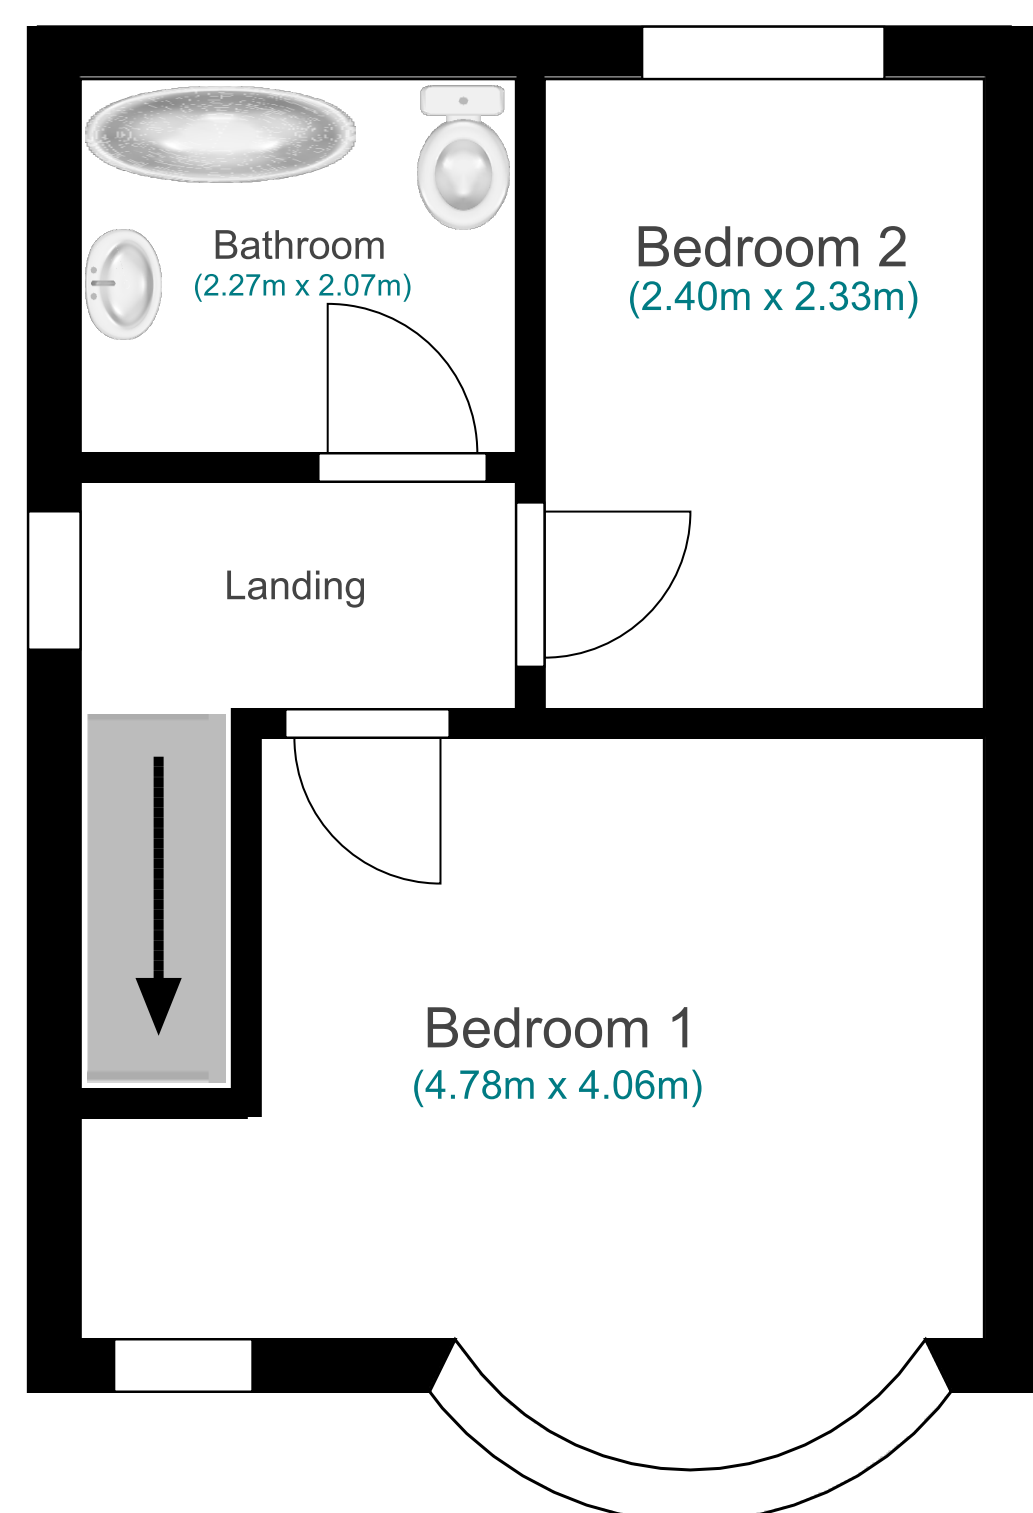

Ground Floor

First Floor

Total internal floor area is approx. 97 sq.m / 1044.1 sq.ft

This Floor Plan is approximate and for illustrative purposes only and therefore should be used as such by any prospective buyer.

All measurements of walls, doors, windows, rooms and any other items are approximate and no responsibility is taken for any error or mis-statement by us, the seller or agent.